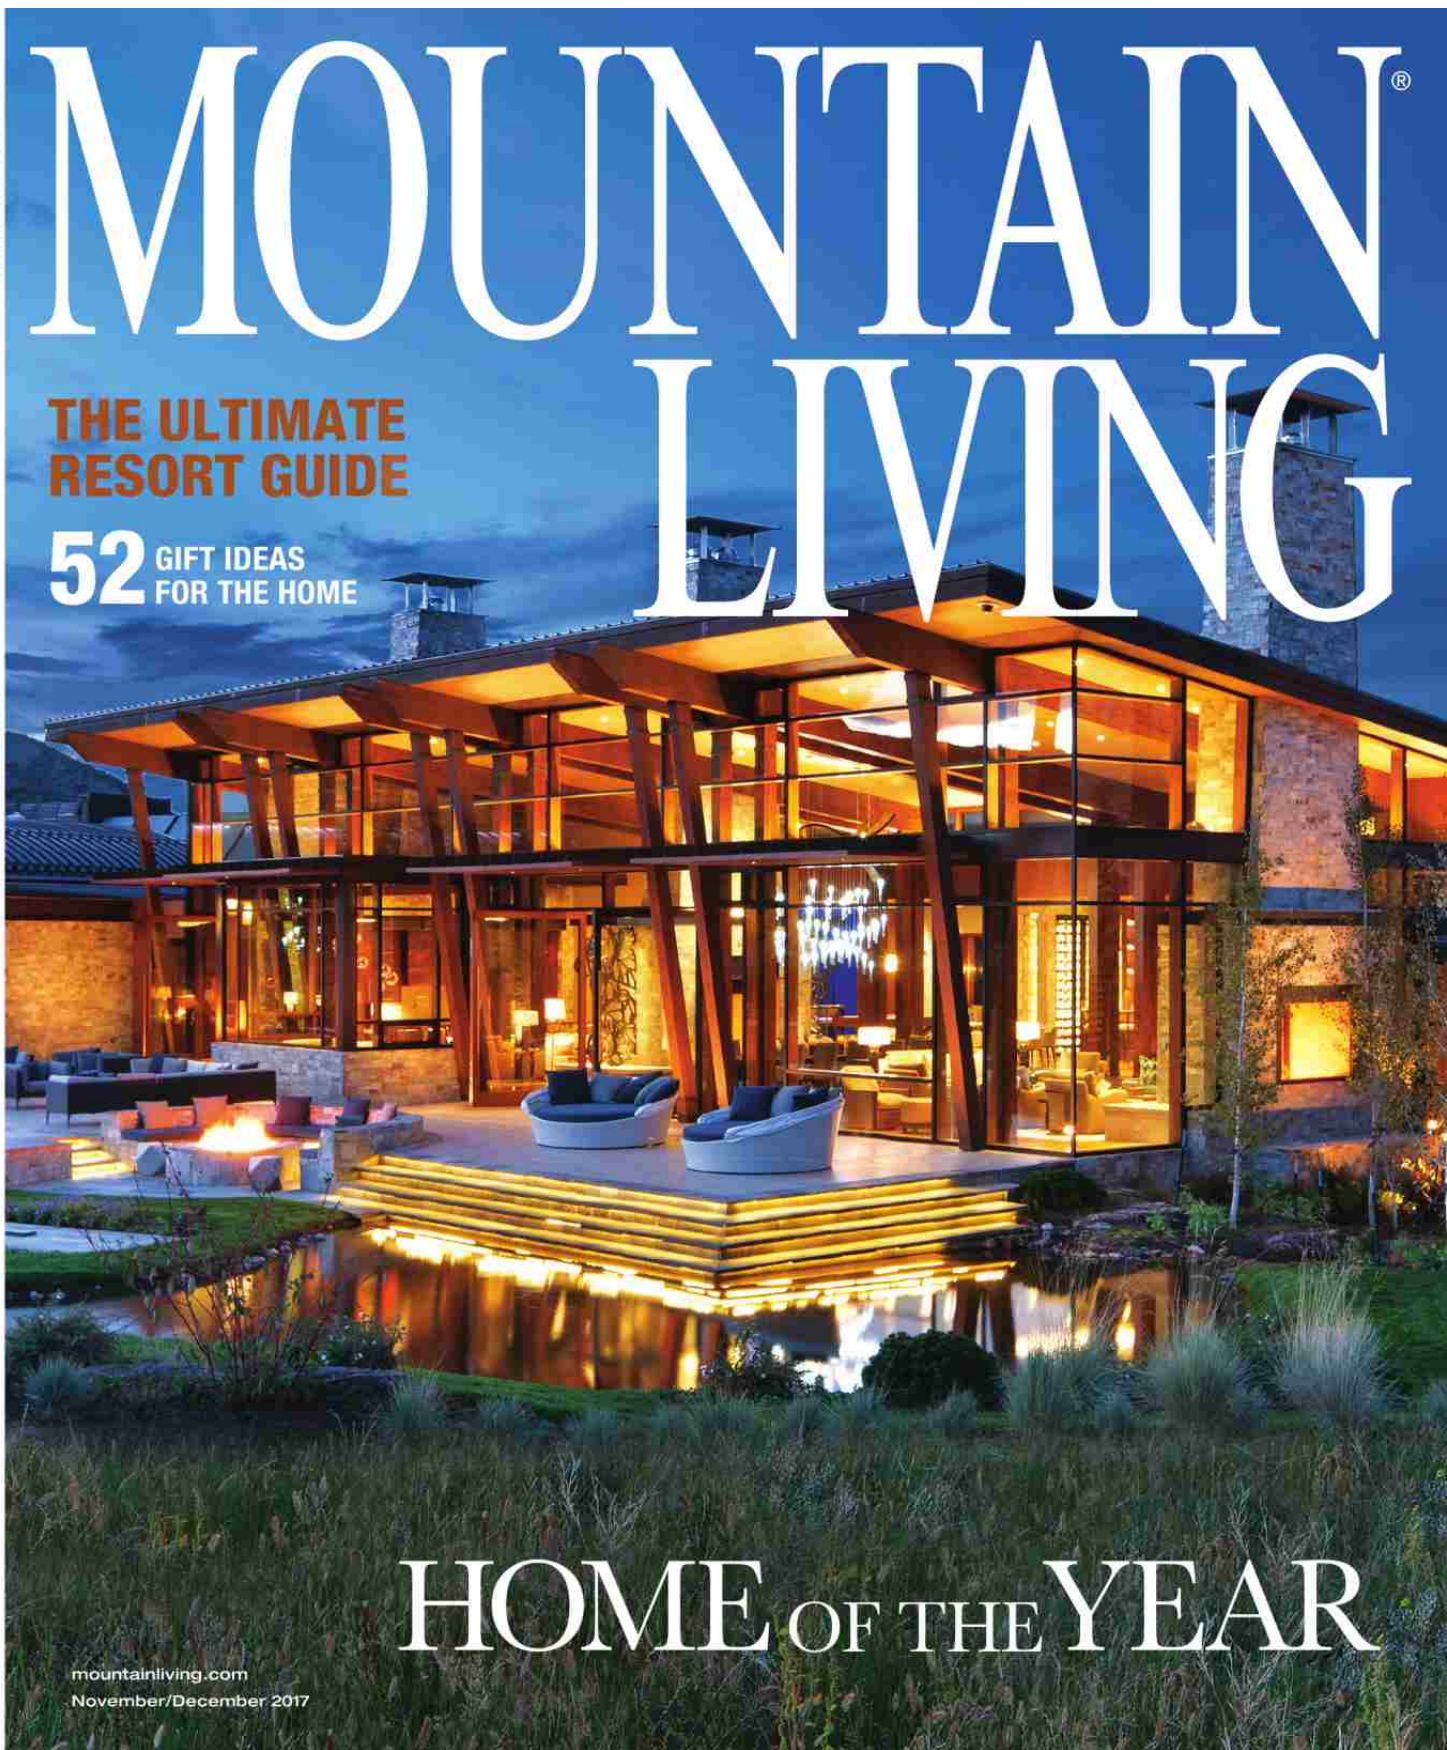

MOUNTAIN LIVING®

**THE ULTIMATE
RESORT GUIDE**

52 GIFT IDEAS
FOR THE HOME

MOUNTAIN LIVING® Bringing the Spirit of the High Country Home

NOVEMBER/DECEMBER 2017

HOME OF THE YEAR

mountainliving.com
November/December 2017

A WesenMedia Publication

SOUTH LAKE TAHOE/TRUCKEE

RITZ CARLTON ART SHOW 13031 RITZ CARLTON HIGHLANDS CT., TRUCKEE, 530-562-3000, RITZCARLTON.COM, SLATEART.NET

The Ritz-Carlton at Northstar near Truckee partners with Slate Art to feature art throughout the hotel's public areas. The new winter exhibition will be on view through April 2018 and can be previewed at slateart.net. The works are for sale, and visitors are free to go on a self-tour or join the Ritz Carlton art and architecture tour every Thursday afternoon.

EDGEWOOD TAHOE LODGE 100 LAKE PKWY., SOUTH LAKE TAHOE 775-588-2787, EDGEWOODTAHOE.COM

Long known for its George Fazio-designed golf course on the shore of Lake Tahoe, Edgewood now offers accommodations in a new lodge with 154 luxury rooms and suites, each boasting its own gas fireplace and private deck or terrace. >>